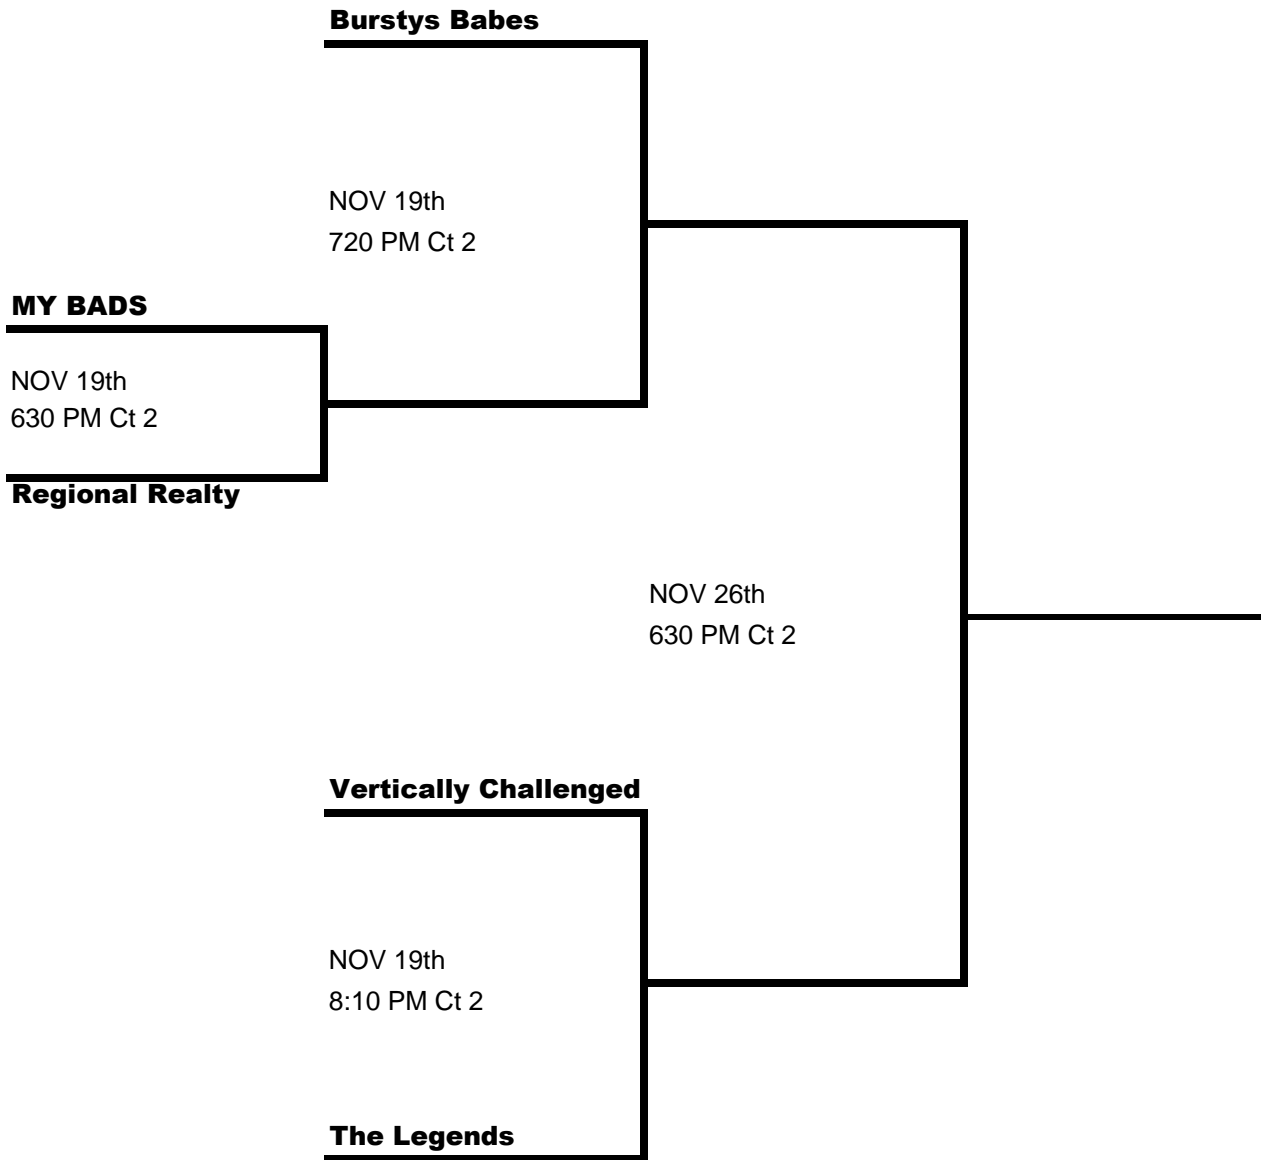

2019 Fall Volleyball League
Tuesday Night
Women's Division

Tournament draw is final.

Visit us at www.ftthomas.org - click on the blue Recreation button
