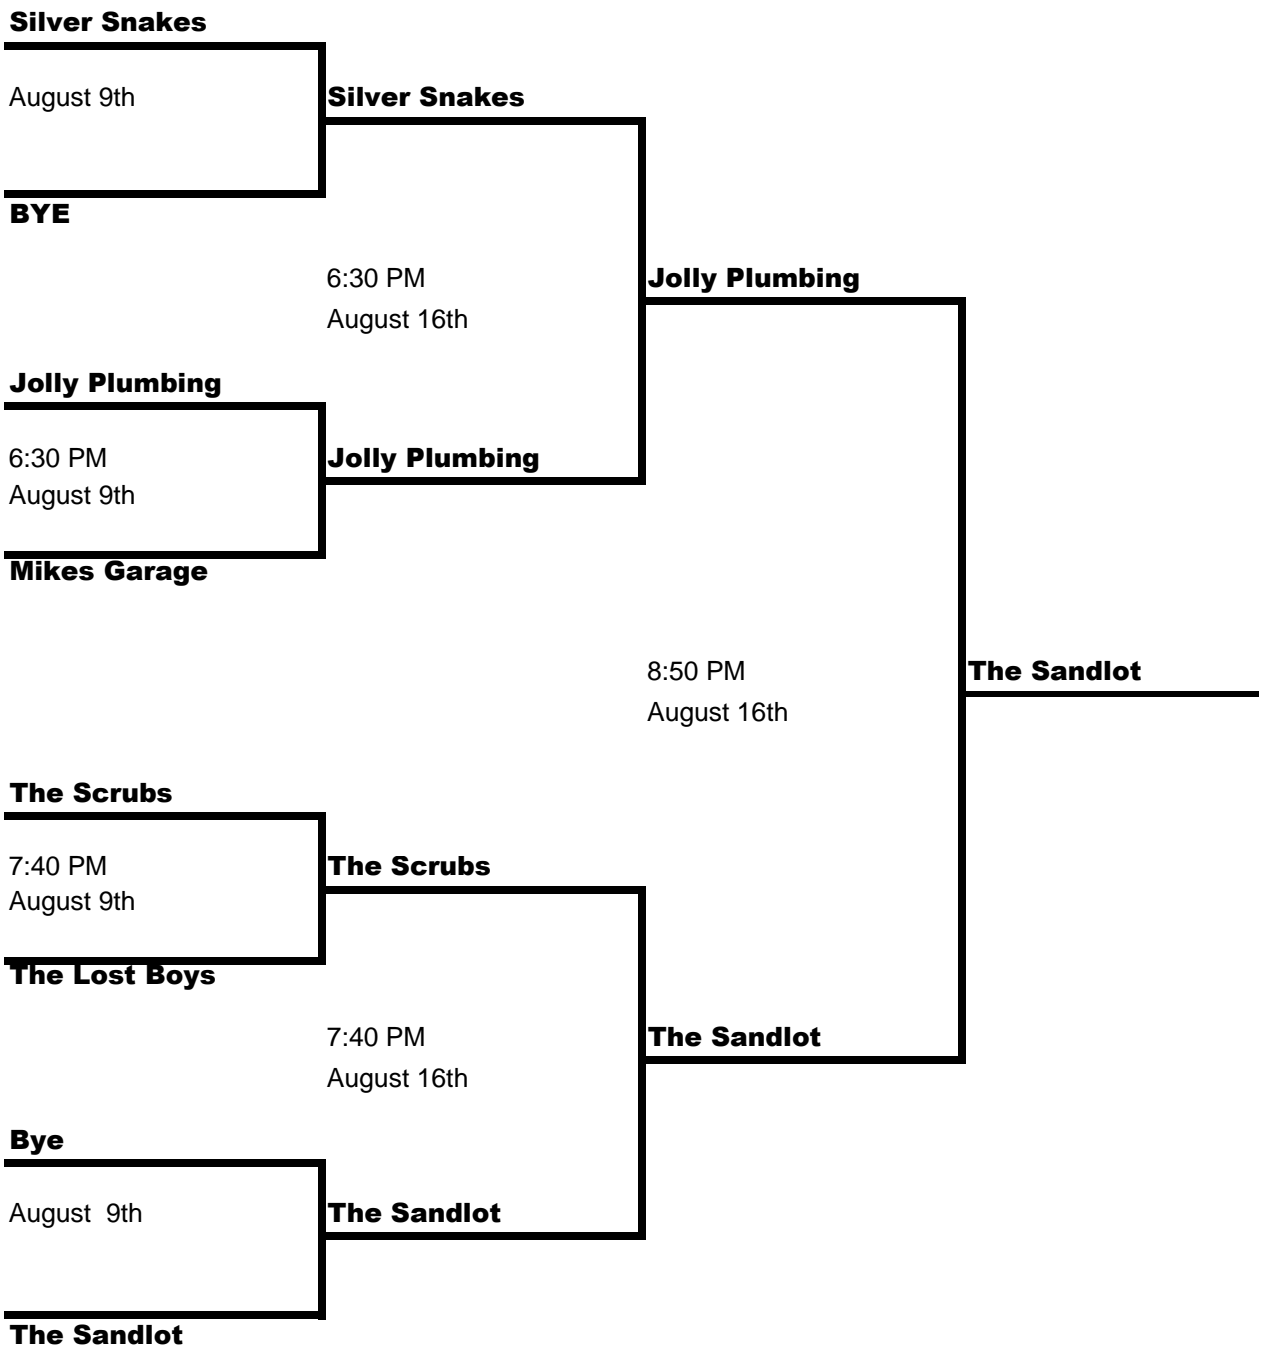

2017 Softball League  
**WEDNESDAY NIGHT**  
 Men's League

Tournament draw is final.

Team 2 and Team 3 were tied each won 1 game. Bye determined by head to head scores.

HOME TEAM IS TO BE DETERMINED BY COIN FLIP FOR EACH GAME